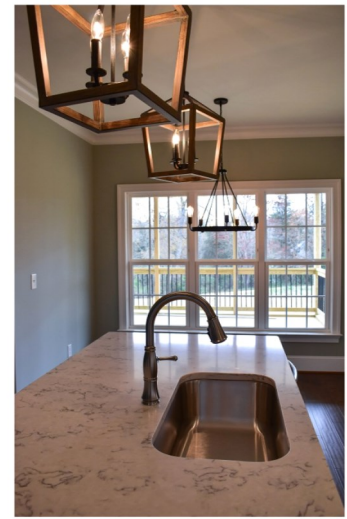

M&J Developers Inc.

3714 Alliance Dr. Suite 300, Greensboro, NC 27407

Sales: 336.601.7259 or 336.587.3673

www.mjdevelopers.com