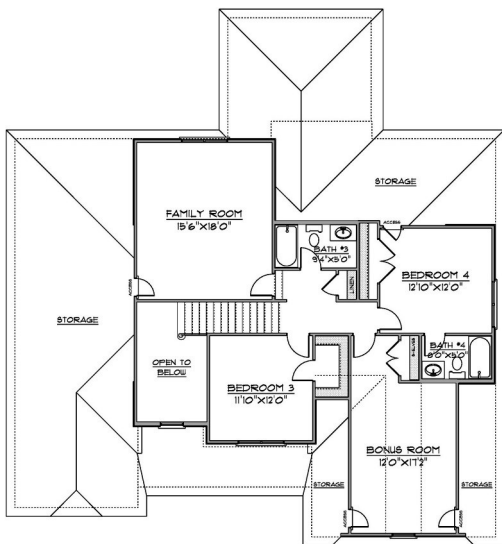

The Cardinal

Plan # 112 - WACH

2,896 Square Feet

- ◆ Total Square Footage = 2,896
- ◆ 1st Floor: 1,766
- ◆ 2nd Floor: 1,130

- ◆ 4 Bedroom
- ◆ 4 Bath
- ◆ Large Master Bedroom
- ◆ Bonus Room
- ◆ Family Room
- ◆ Great Room