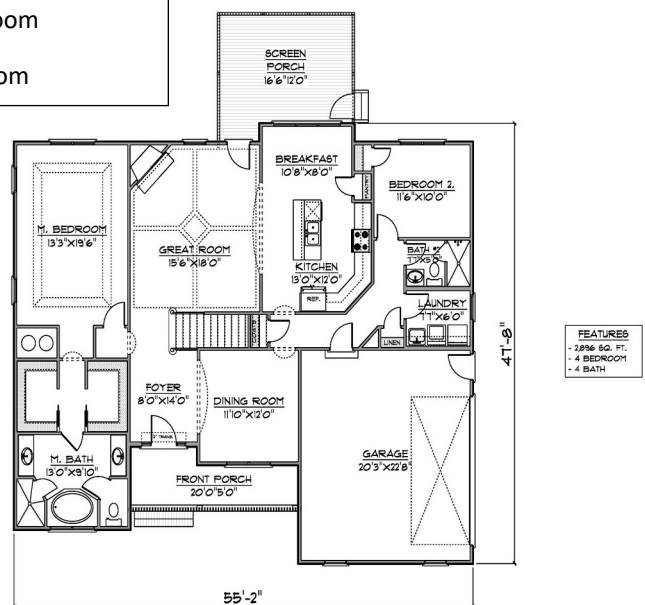

The Cardinal

Plan # 112 - WACH

2,896 Square Feet

- ◆ Total Square Footage = 2,896
- ◆ 1st Floor: 1,766
- ◆ 2nd Floor: 1,130

- ◆ 4 Bedroom
- ◆ 4 Bath
- ◆ Large Master Bedroom
- ◆ Bonus Room
- ◆ Family Room
- ◆ Great Room