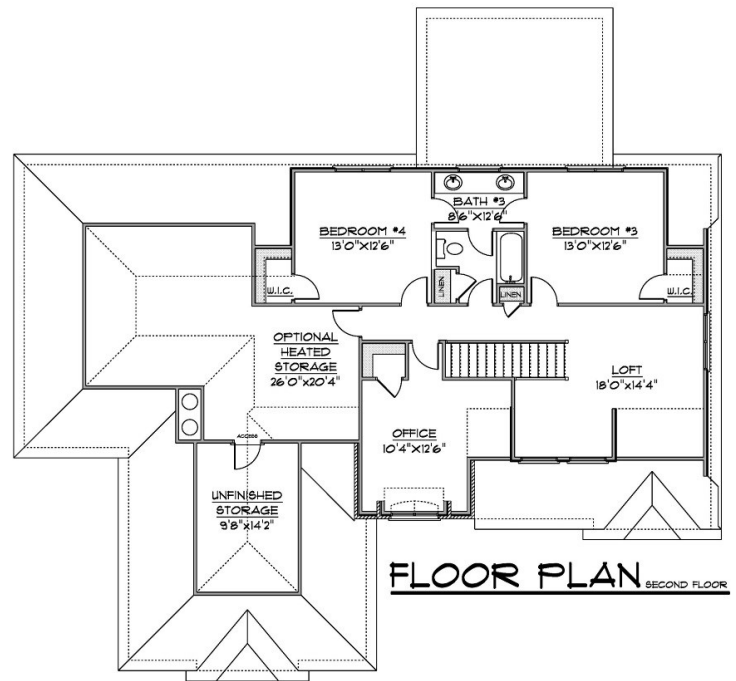

The Broadleaf I

Plan #323—OAK 3,032 Square Feet

- ◆ Total Square Footage = 3,032
- ◆ 4 Bedroom
- ◆ 3 Bath
- ◆ Large Open Floorplan
- ◆ Huge Walk In Closets

- ◆ Large Office
- ◆ Abundant Storage

M&J Developers Inc.