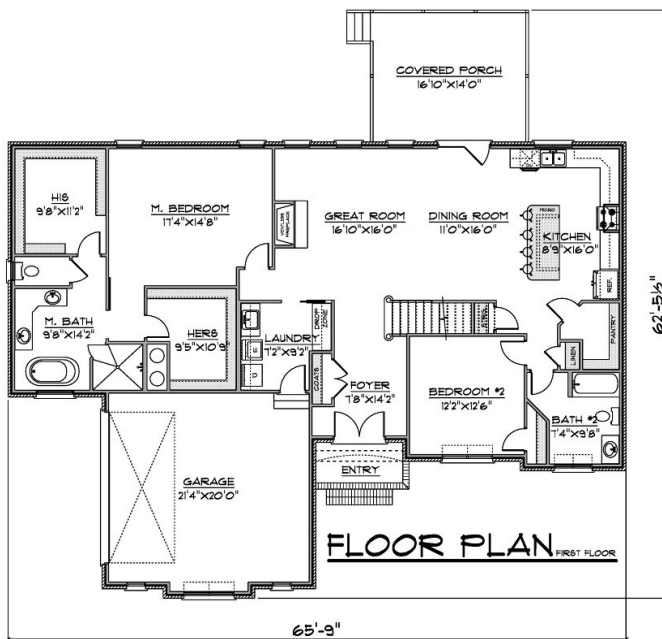

The Broadleaf I

Plan #323—OAK 3,032 Square Feet

- ◆ Total Square Footage = 3,032
- ◆ 4 Bedroom
- ◆ 3 Bath
- ◆ Large Open Floorplan
- ◆ Huge Walk In Closets

- ◆ Large Office
- ◆ Abundant Storage

M&J Developers Inc.