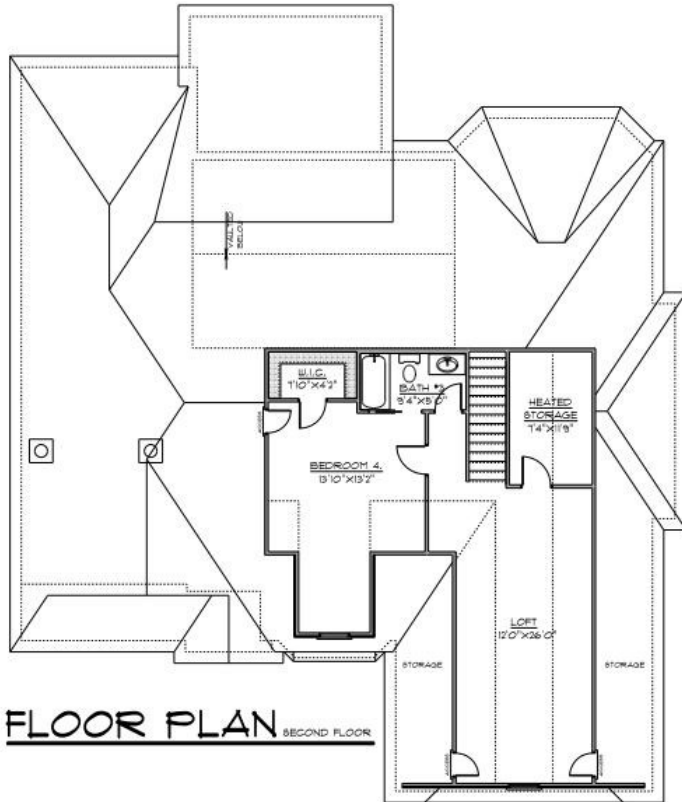

The Courtyard

Plan #2596MCCU

3,092 Square Feet

- ◆ Large Loft
- ◆ Heated Storage

- ◆ Total Square Footage = 3,092
- ◆ 4 Bedroom
- ◆ 3 Bath
- ◆ First Floor Master Bed

M&J Developers Inc.

3714 Alliance Dr. Suite 300, Greensboro, NC 27407