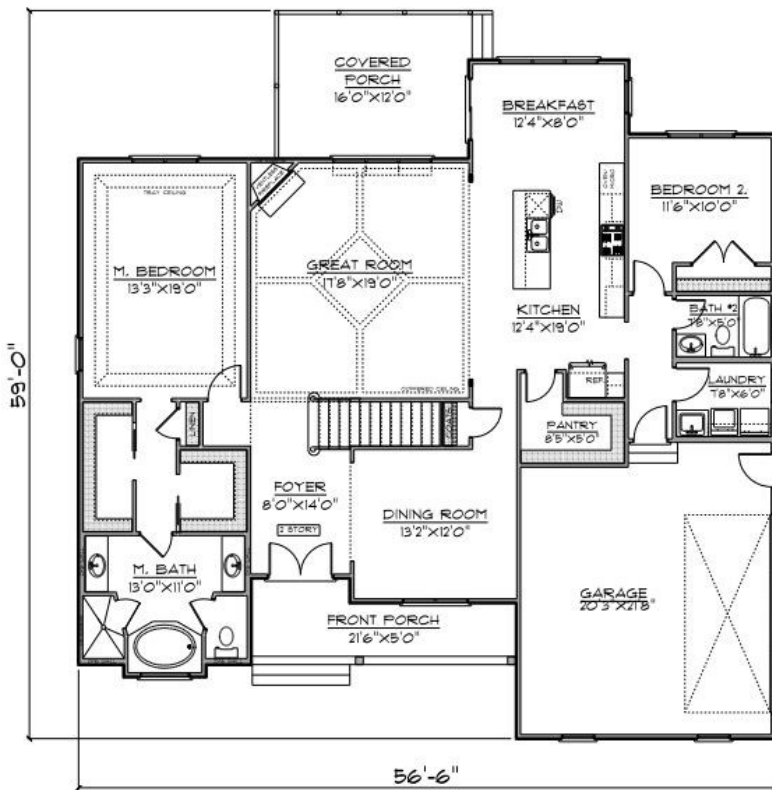

The Kin

Plan #2393HF - WOMA

3,161 Square Feet

Total Square Footage = 3,161

- ◆ 4 Bedroom
- ◆ 3 Bath
- ◆ Coffered Ceiling in Great Room

- ◆ First Floor Master
- ◆ Bonus Room
- ◆ Spacious Storage

FLOOR PLAN SECOND FLOOR