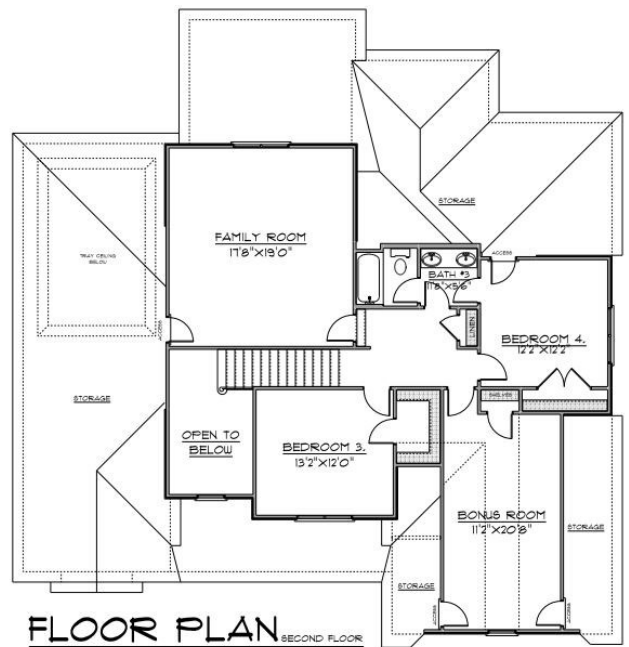

The Kin

Plan #2393HF - WOMA

3,161 Square Feet

Total Square Footage = 3,161

- ◆ 4 Bedroom
- ◆ 3 Bath
- ◆ Coffered Ceiling in Great Room

- ◆ First Floor Master
- ◆ Bonus Room
- ◆ Spacious Storage

FLOOR PLAN SECOND FLOOR