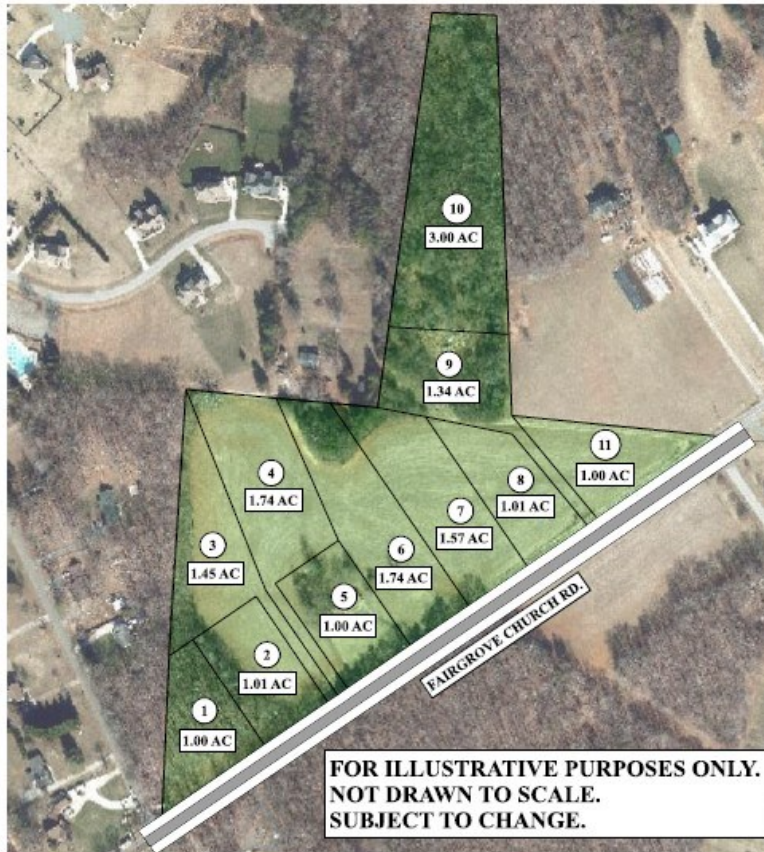

BOWMAN MEADOWS

— BROWNS SUMMIT, NC —

FOR ILLUSTRATIVE PURPOSES ONLY.
NOT DRAWN TO SCALE.
SUBJECT TO CHANGE.

Joseph Pezik, REALTOR
Phone: 336-601-7259
Email: joseph.pezik@mjdevelopers.com

www.mjdevelopers.com
www.advantagebuild.net

Lot Number	Acreage (+/-)	Price
1	1.00 acres	$82,500
2	1.01 acres	HOUSE FOR SALE
3	1.45 acres	$85,000
4	1.74 acres	$90,000
5	1.00 acres	SOLD
6	1.74 acres	$82,500
7	1.57 acres	$82,500
8	1.01 acres	$77,500
9 / 10 (2 building lots combined)	4.34 acres	$175,000
11	1.00 acres	$77,500

Call For Information on Homes Under Construction Now!

SALES: (336) 601-7259 / (336) 543-3810