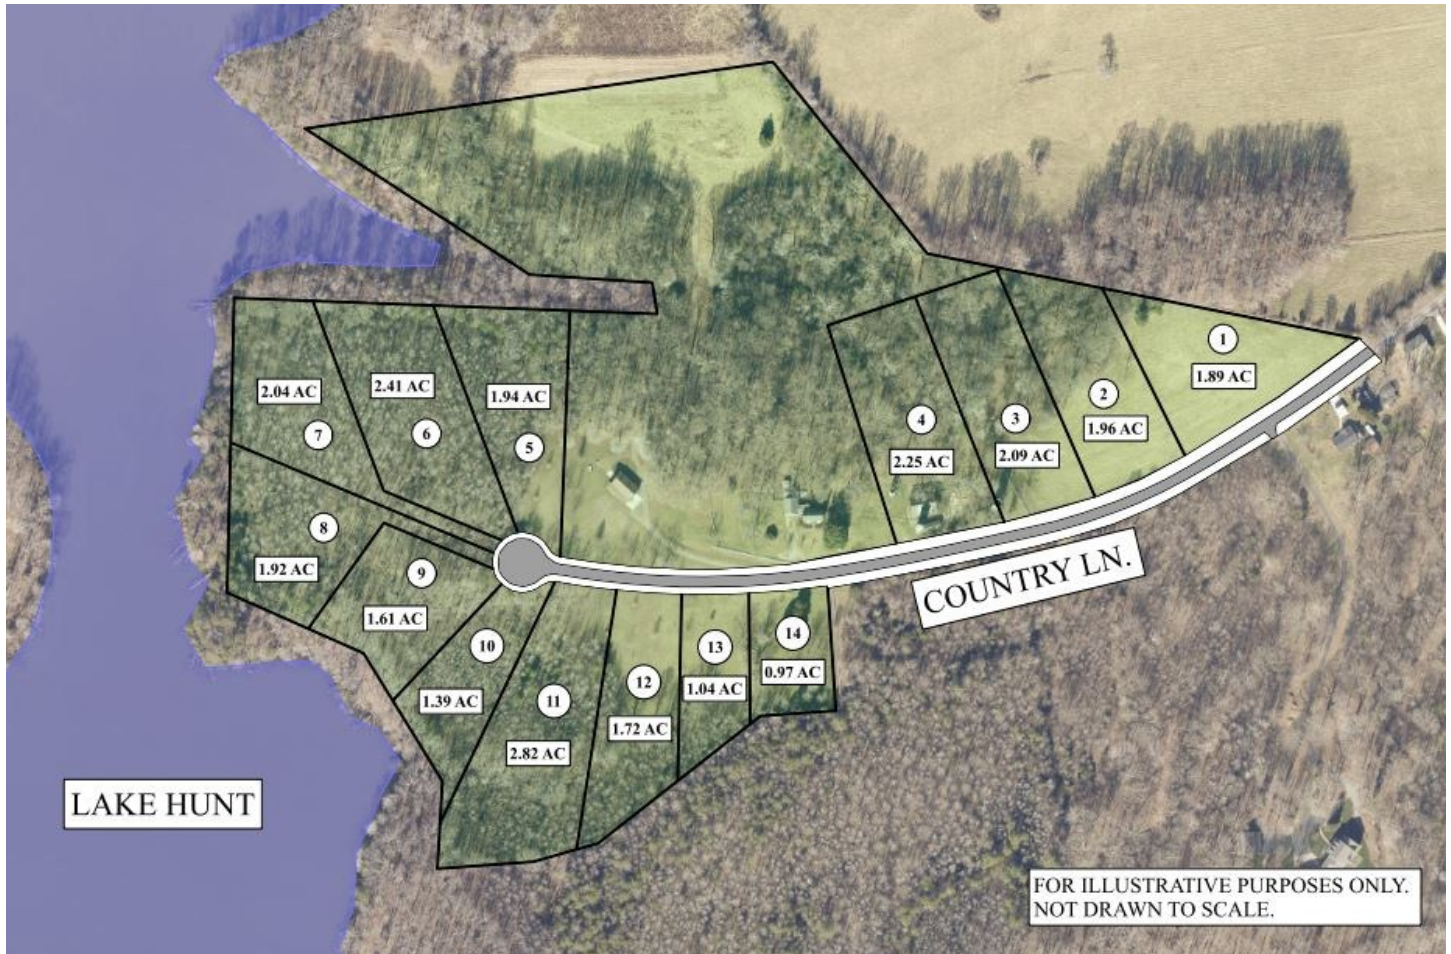

Featuring:

- ◇ 14 Lots - Many with spectacular sightlines of the beautiful Lake Hunt
- ◇ Lots varying in size from \pm 1.0 - 2.8 Acres
- ◇ Convenient access to Greensboro, Eden, Burlington, Stokesdale, Browns Summit and Danville, VA
- ◇ Custom Design & House Plan to fit your needs

www.mjdevelopers.com

www.advantagebuild.net

Cobb Farm - Reidsville, North Carolina

14 Premier Homesites overlooking Lake Hunt

Lot Number	Acreage (+/-)	Price	Lot Number	Acreage (+/-)	Price
1	1.89 acres	SOLD	8	1.92 acres	SOLD
2	1.96 acres	SOLD	9	1.61 acres	SOLD
3	2.09 acres	SOLD	10	1.39 acres	SOLD
4	2.25 acres	SOLD	11	2.82 acres	\$120,000
5	1.94 acres	SOLD	12	1.72 acres	SOLD
6	2.41 acres	SOLD	13	1.04 acres	\$85,000
7	2.04 acres	SOLD	14	0.97 acres	SOLD