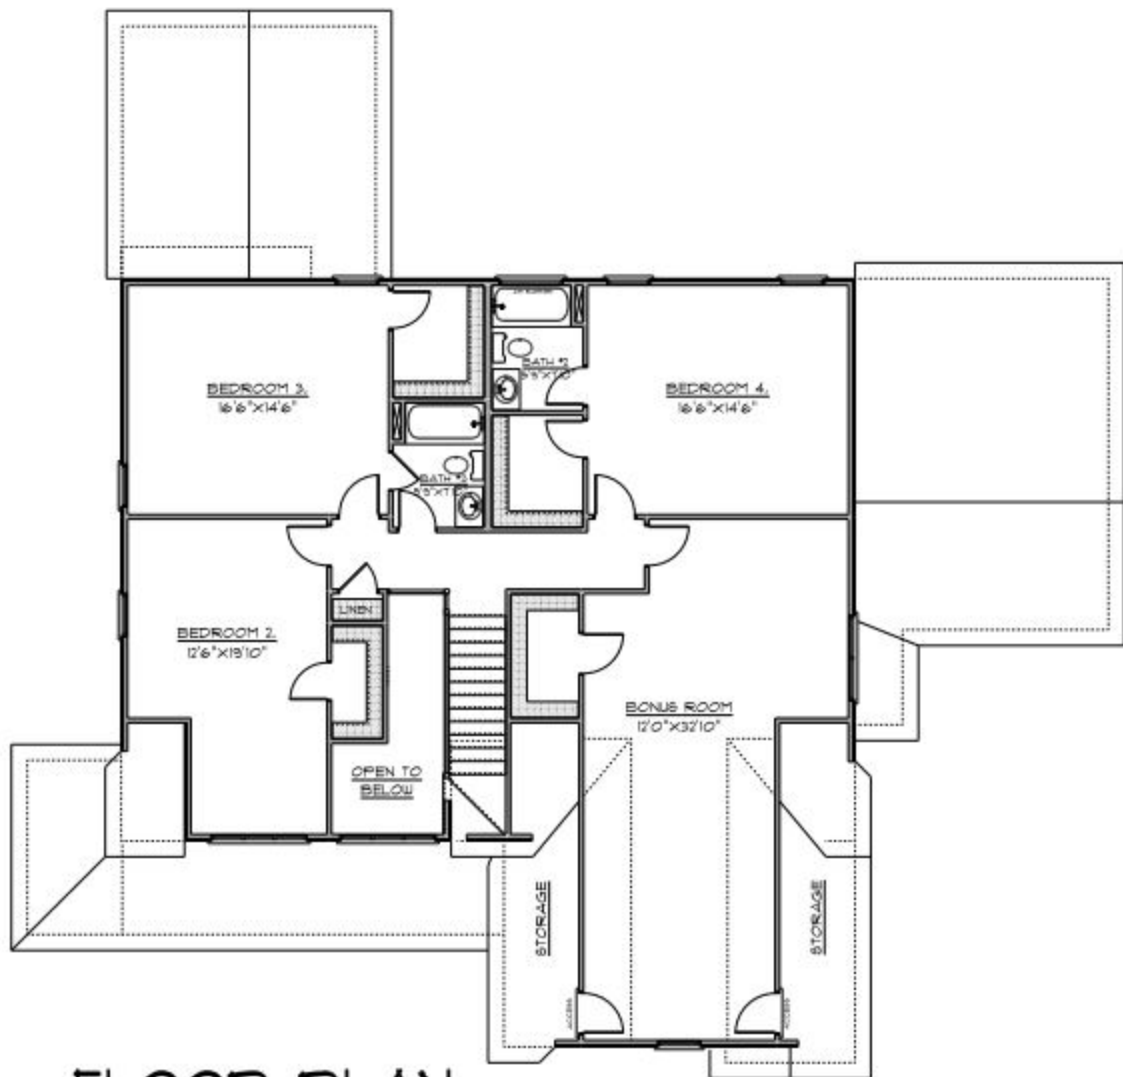

FEATURES

- 3,098 SQ. FT.
- 4 BEDROOM
- 3.5 BATH

FLOOR PLAN FIRST FLOOR

FLOOR PLAN SECOND FLOOR