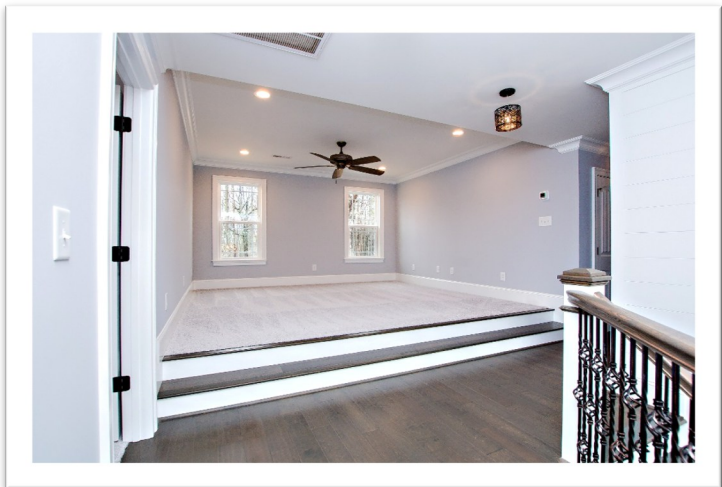

M&J Developers Inc.

3714 Alliance Dr. Suite 300, Greensboro, NC 27407

Sales: 336.601.7259 or 336.587.3673

www.mjdevelopers.com