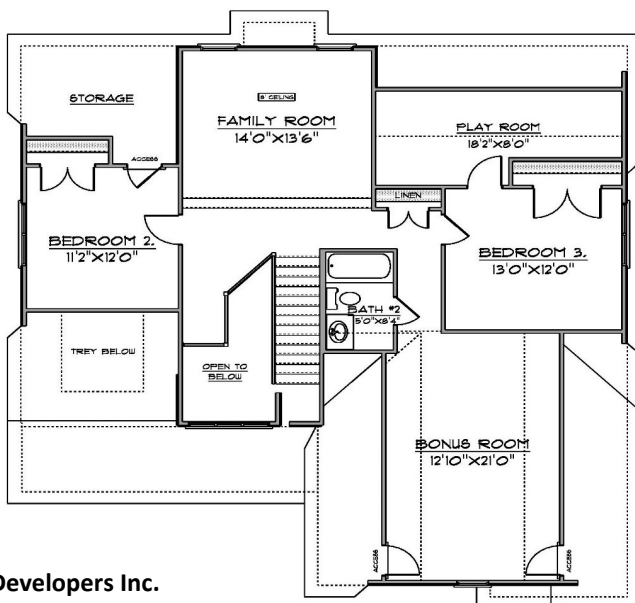

The Farmer

Plan # 8844 - GAUL

2,307 Square Feet

- ◆ Total Square Footage = 2,307
- ◆ 3 Bedroom
- ◆ 2.5 Bath
- ◆ First Floor Master Bed
- ◆ Large Kitchen with Island

- ◆ Large Bonus Room
- ◆ Large Play Room