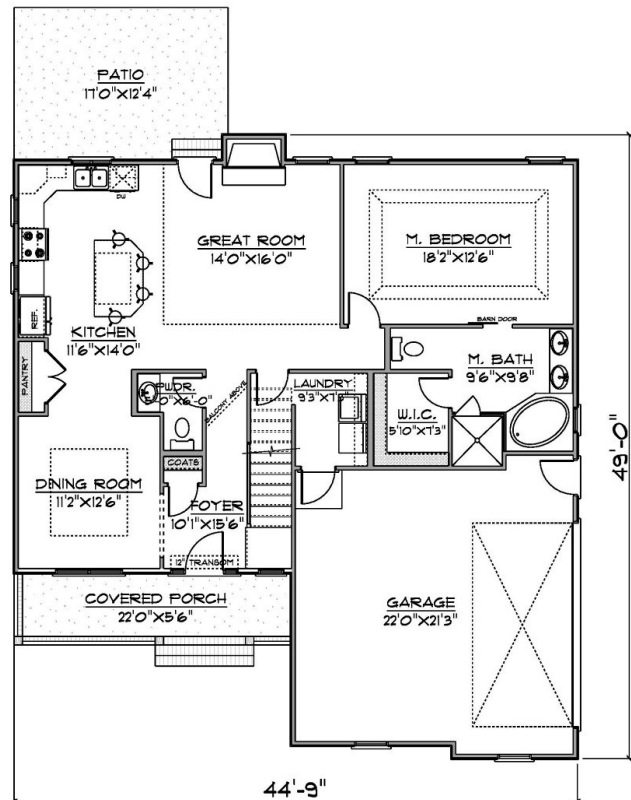

The Farmer

Plan # 8844 - GAUL

2,307 Square Feet

- ◆ Total Square Footage = 2,307
- ◆ 3 Bedroom
- ◆ 2.5 Bath
- ◆ First Floor Master Bed
- ◆ Large Kitchen with Island

- ◆ Large Bonus Room
- ◆ Large Play Room