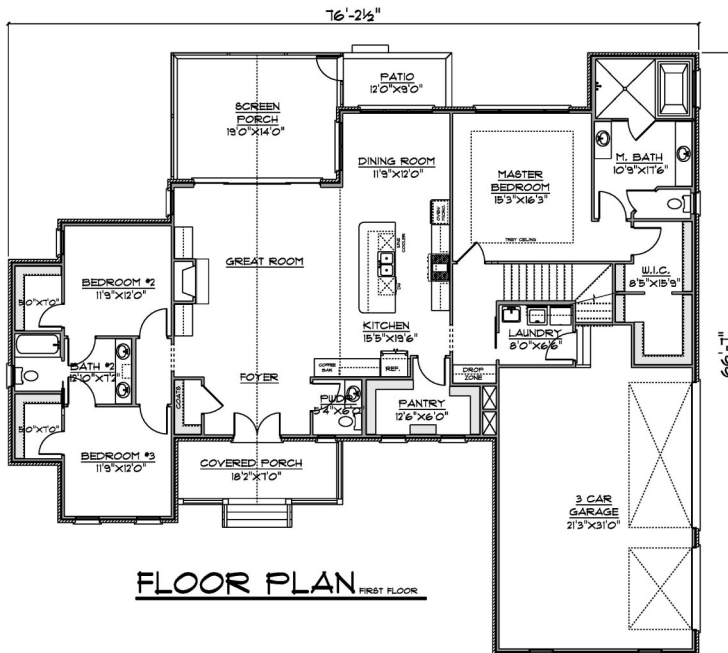

The Lewis

Plan #139-YARD

3,038 Square Feet

- ◆ Total Square Footage = 3,038 1st floor - 2,421
- ◆ 4 Bedroom
- ◆ 3 Bath
- ◆ First Floor Master Bed

- ◆ Second Floor Square Footage = 617
- ◆ Large Open Floorplan
- ◆ Screened Porch & Patio
- ◆ Exercise Room