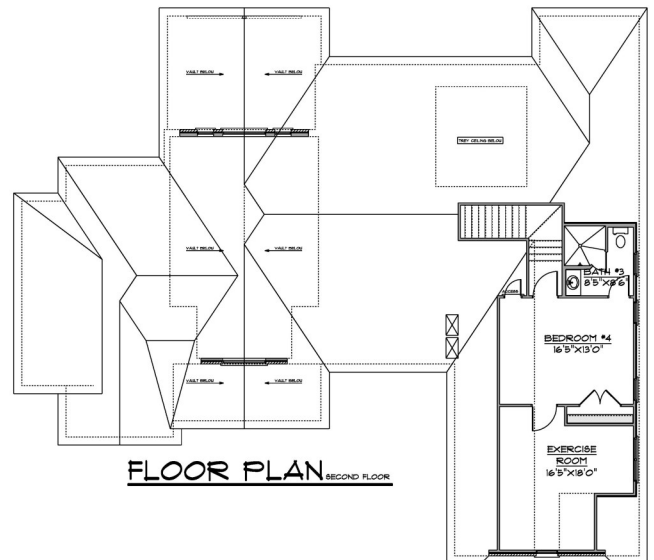

The Lewis

Plan #139-YARD

3,038 Square Feet

- ◆ Total Square Footage = 3,038 1st floor - 2,421
- ◆ 4 Bedroom
- ◆ 3 Bath
- ◆ First Floor Master Bed

- ◆ Second Floor Square Footage = 617
- ◆ Large Open Floorplan
- ◆ Screened Porch & Patio
- ◆ Exercise Room